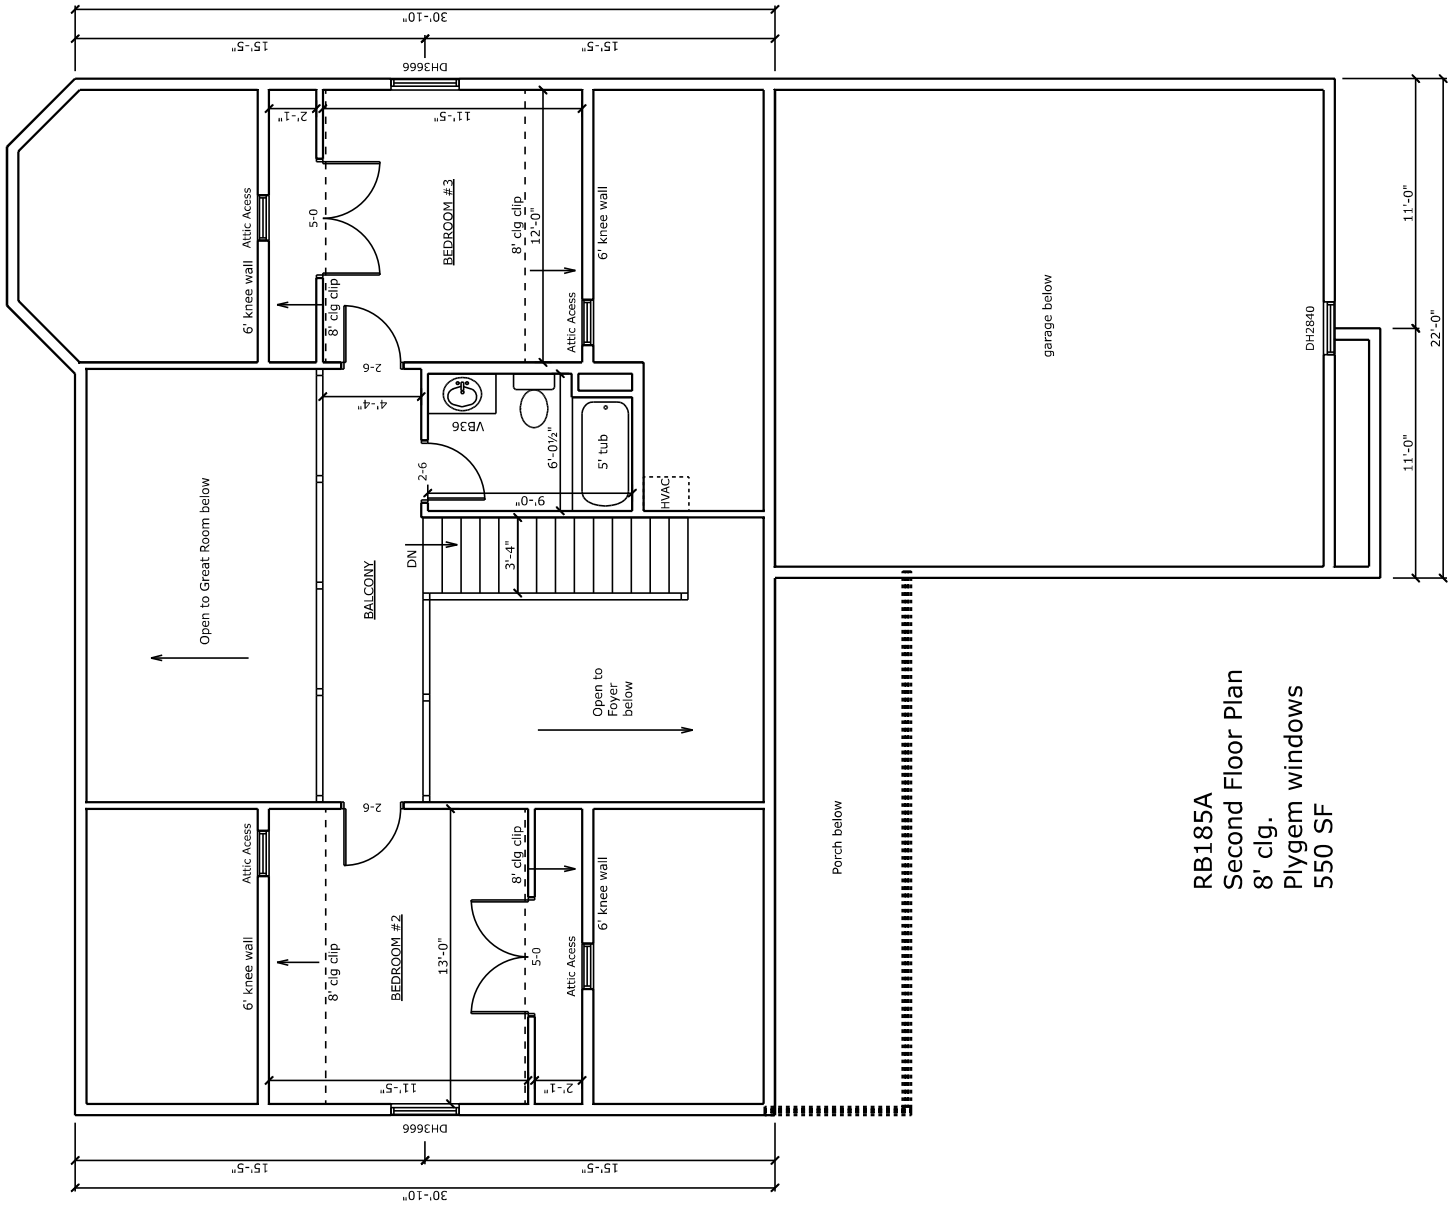

RB185A
 First Floor Plan
 9' c/g.
 Vivinco windows
 1438 SF

RB185A
 Second Floor Plan
 8' c/g.
 Plygem windows
 550 SF