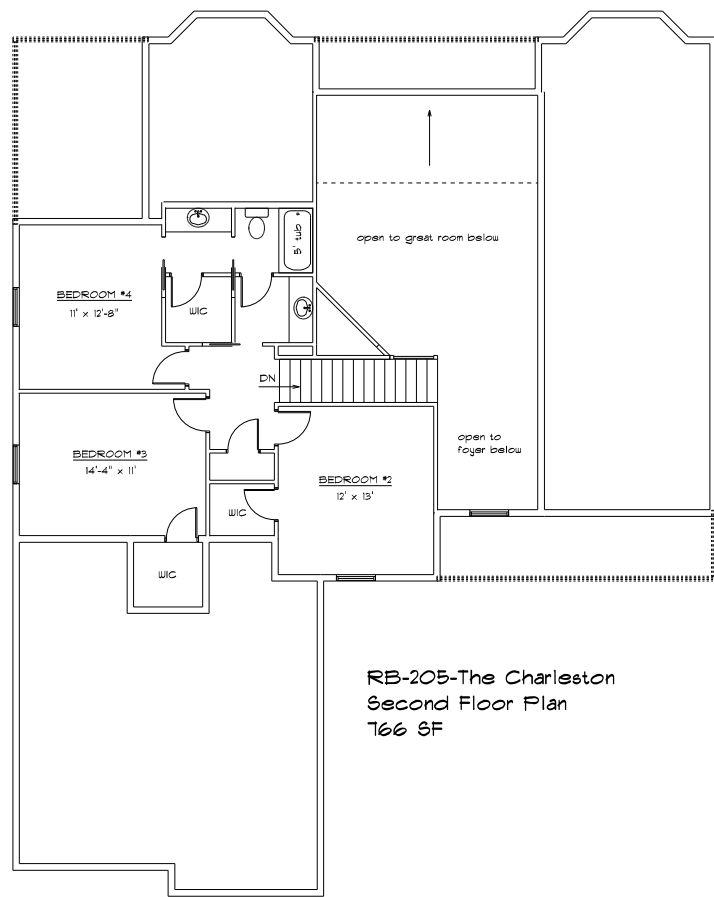

RB-205-The Charleston
 First Floor
 1940 SF

RB-205-The Charleston
 Second Floor Plan
 766 SF