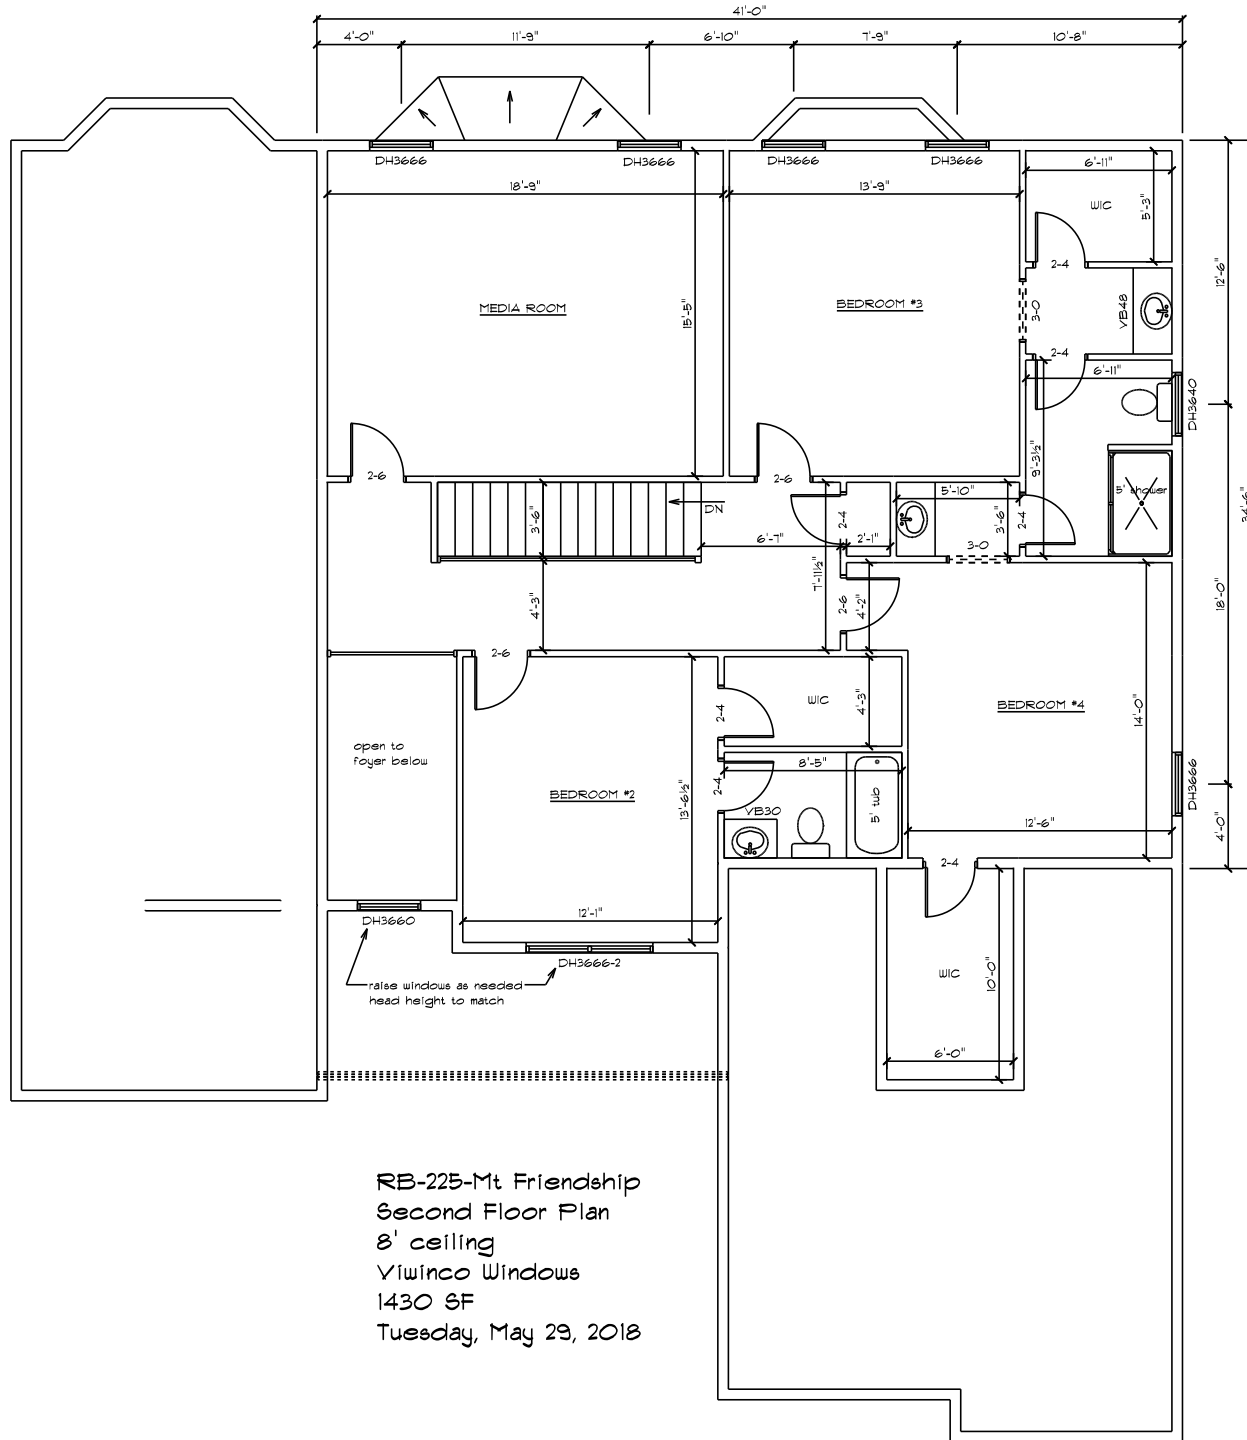

RB-225-Mt Friendship
 First Floor Plan
 9' ceiling
 Viwinco Windows
 1964 SF
 Tuesday, May 29, 2018

The Montauk
 at Mt. Friendship

RB-225-Mt Friendship
 Second Floor Plan
 8' ceiling
 Yiwinc Windows
 1430 SF
 Tuesday, May 29, 2018