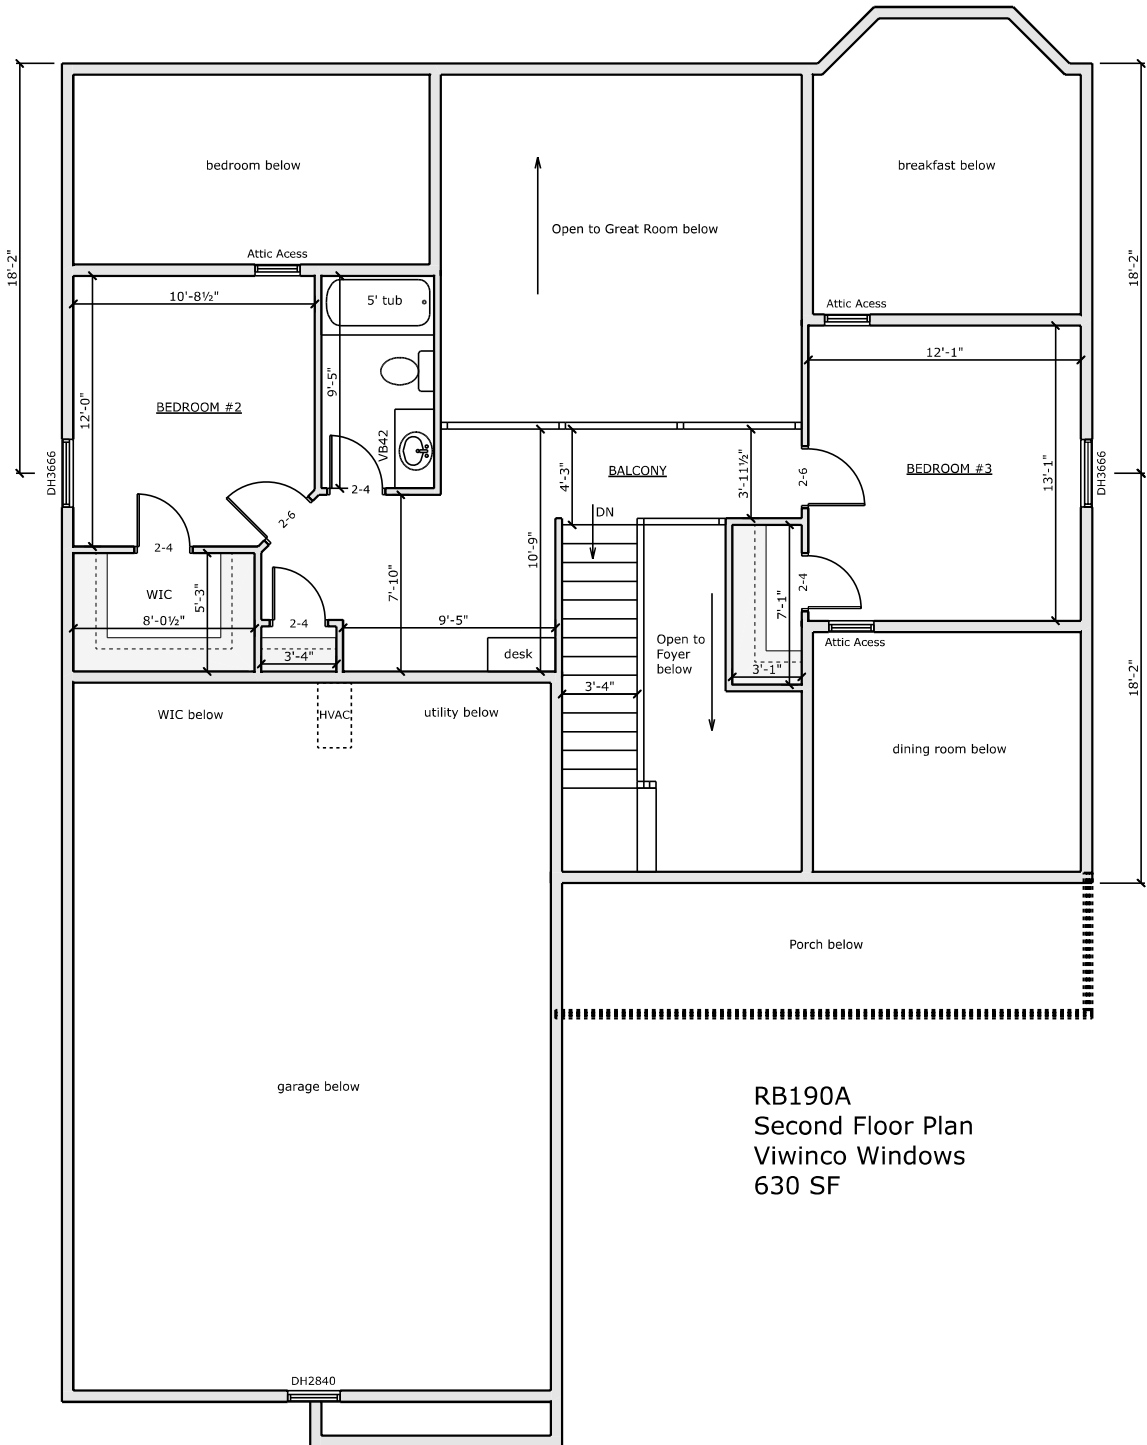

RB190A  
 First Floor Plan  
 9' clg.  
 Viwinco windows  
 1552 SF

RB190A  
 Second Floor Plan  
 Viwinco Windows  
 630 SF